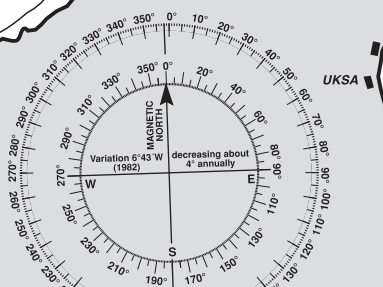

# CENTRAL SOLENT RACING CHART

- KEY**
- ⊕ Special Racing Mark
  - ⊙ Cardinal Navigation Buoy
  - ▣ Green Navigation Buoy
  - ▣ Red Navigation Buoy
  - ⊠ Buoy Bounding
  - ⊠ Precautionary Area
  - ⊠ Mooring Buoy

Two digit mark designation in circle

While every care has been taken in the preparation of this chart no liability can be accepted for any loss or damage arising from any error or inaccuracy.

ORDER REF: CCCA 21CS  
© Roberts Charts 2021