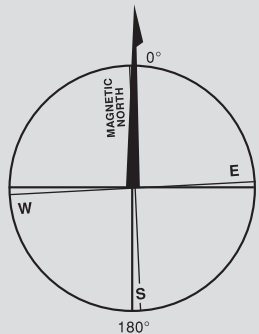

# CENTRAL SOLENT RACING CHART

- KEY**
- ⊕ Special Racing Mark
  - ⊙ Cardinal Navigation Buoy
  - ▣ Green Navigation Buoy
  - ▣ Red Navigation Buoy
  - ⊠ Buoy Bounding
  - ⊠ Precautionary Area
  - ⊠ Mooring Buoy

Two digit mark designation in circle

While every care has been taken in the preparation of this chart no liability can be accepted for any loss or damage arising from any error or inaccuracy.

ORDER REF: CCCA 21CS  
© Roberts Charts 2021