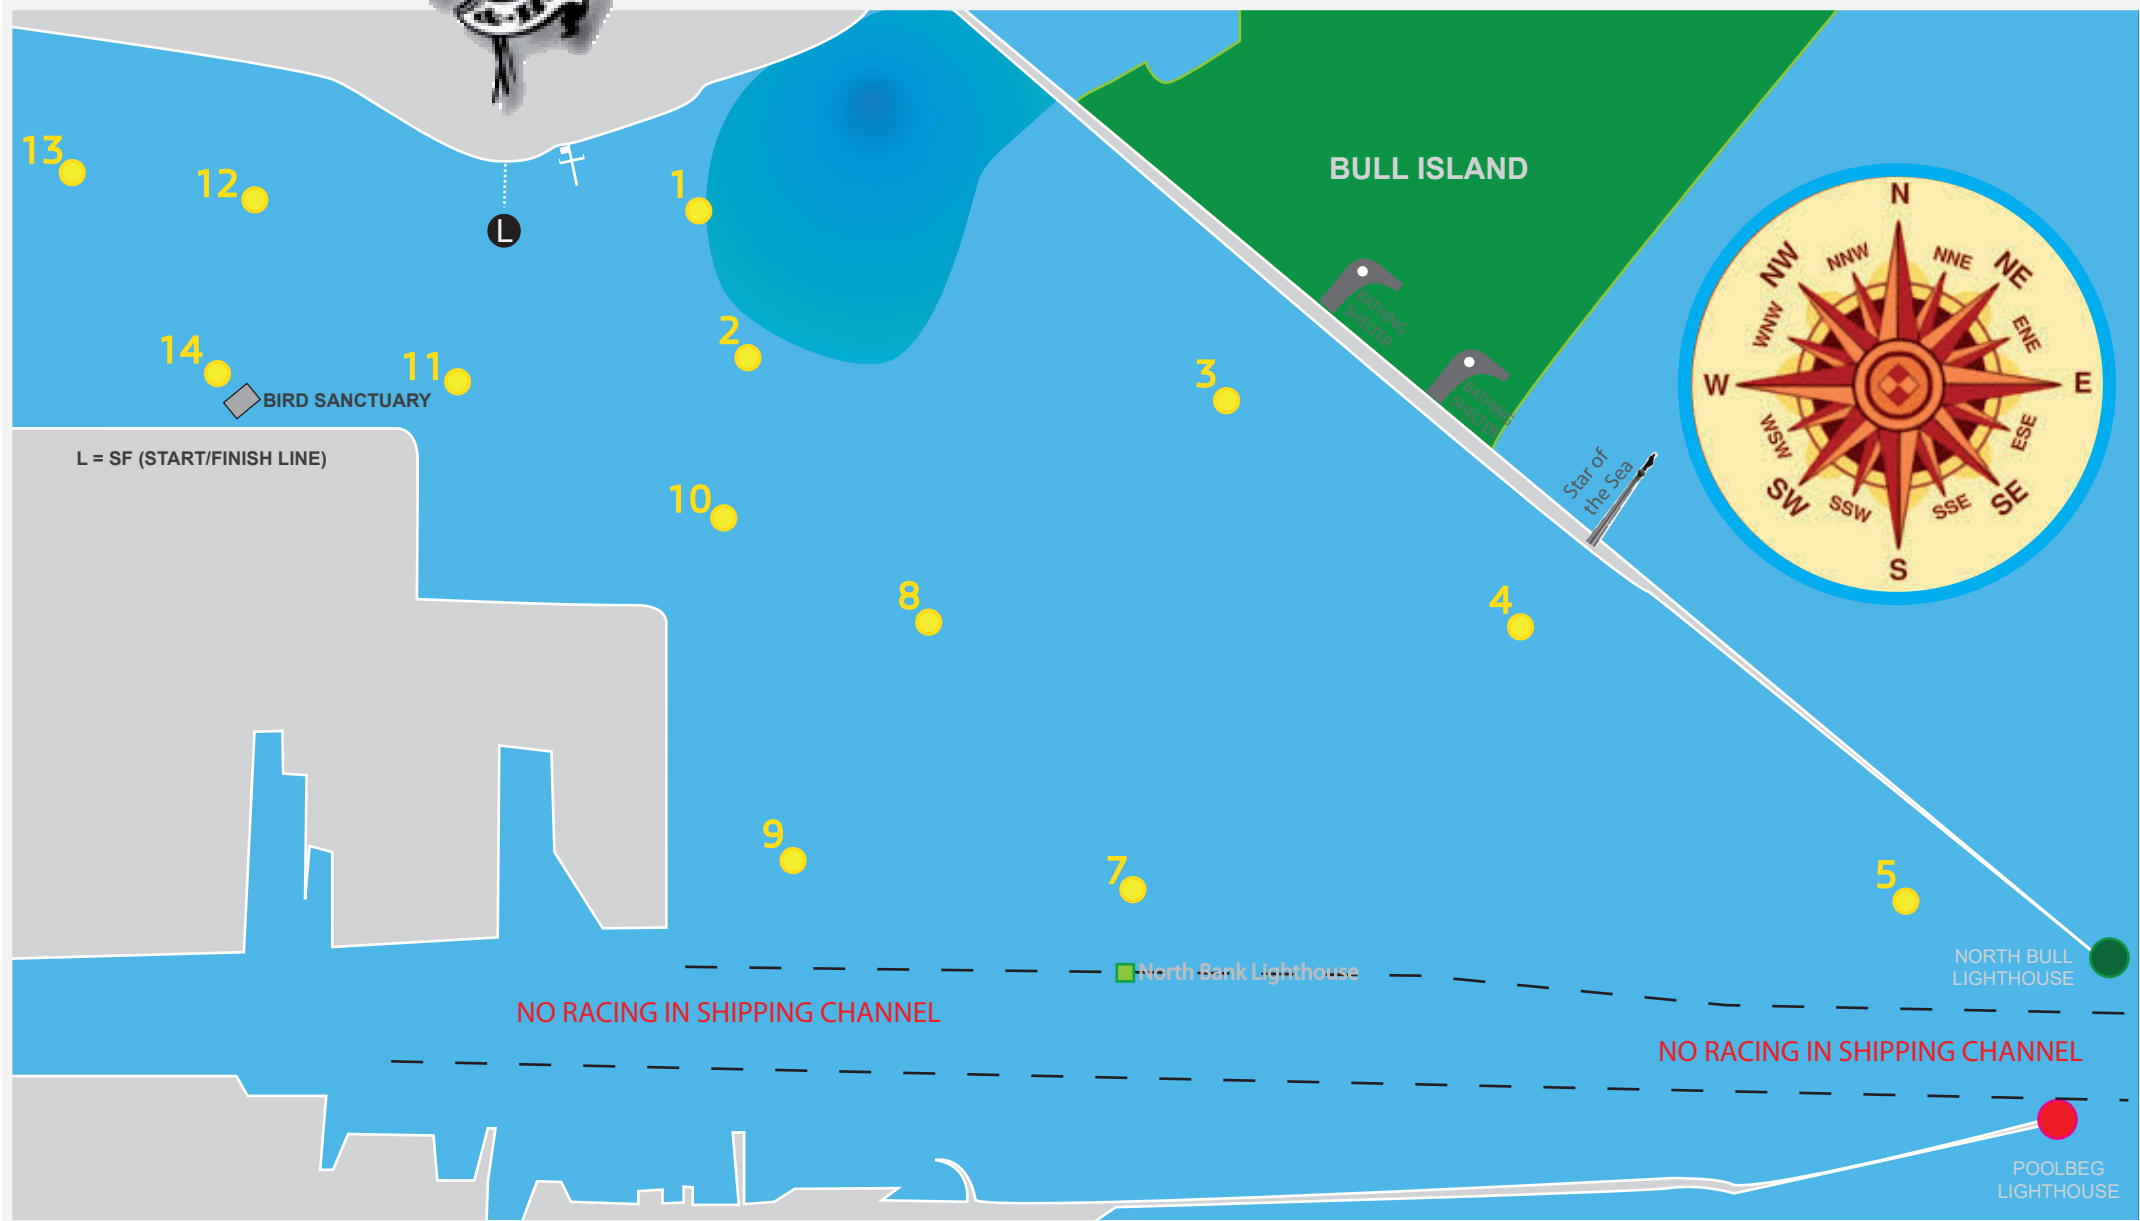

CY&BC

DINGHY COURSE CARD 2017

RACES MAY CONSIST OF MORE THAN ONE ROUND. BOATS MUST PASS THROUGH THE LINE EACH ROUND.