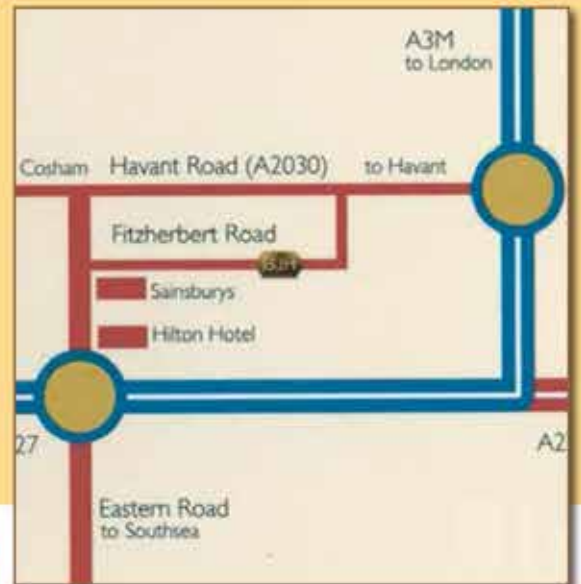

Visit our large indoor showroom displaying:

- 10 full sized conservatories
- Examples of leaded and coloured glass panels
- Composite garage and front doors
- Colour options for PVCu
- Many window styles including sash.
- French doors & bi folding doors
- Solar panels
- Replacement conservatory roof

Windows & Conservatories

BJH Windows and Conservatories
At Fitzherbert Rd,
Farlington,
Portsmouth,
PO6 1RU.

Tel: 023 92 324855

Email: enquiries@bjhwindows.co.uk

Web: www.bjhwindows.co.uk

BSS750/ISO 9002
REGISTERED FIRM

ultra
installer

FENSA
Registered Company