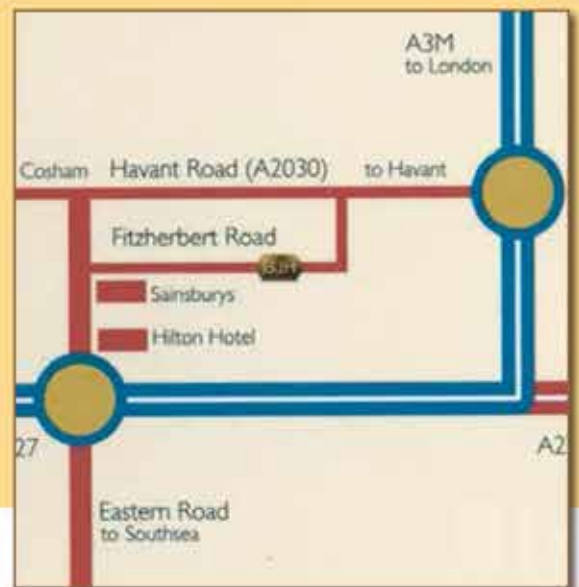

Visit our large indoor showroom displaying:

- 10 full sized conservatories
- Examples of leaded and coloured glass panels
- Composite garage and front doors
- Colour options for PVCu
- Many window styles including sash.
- French doors & bi folding doors
- Solar panels
- Replacement conservatory roof

Windows & Conservatories

BJH Windows and Conservatories
At Fitzherbert Rd,
Farlington,
Portsmouth,
PO6 1RU.

Tel: 023 92 324855

Email: enquiries@bjhwindows.co.uk

Web: www.bjhwindows.co.uk

BSS750/ISO 9002
REGISTERED FIRM